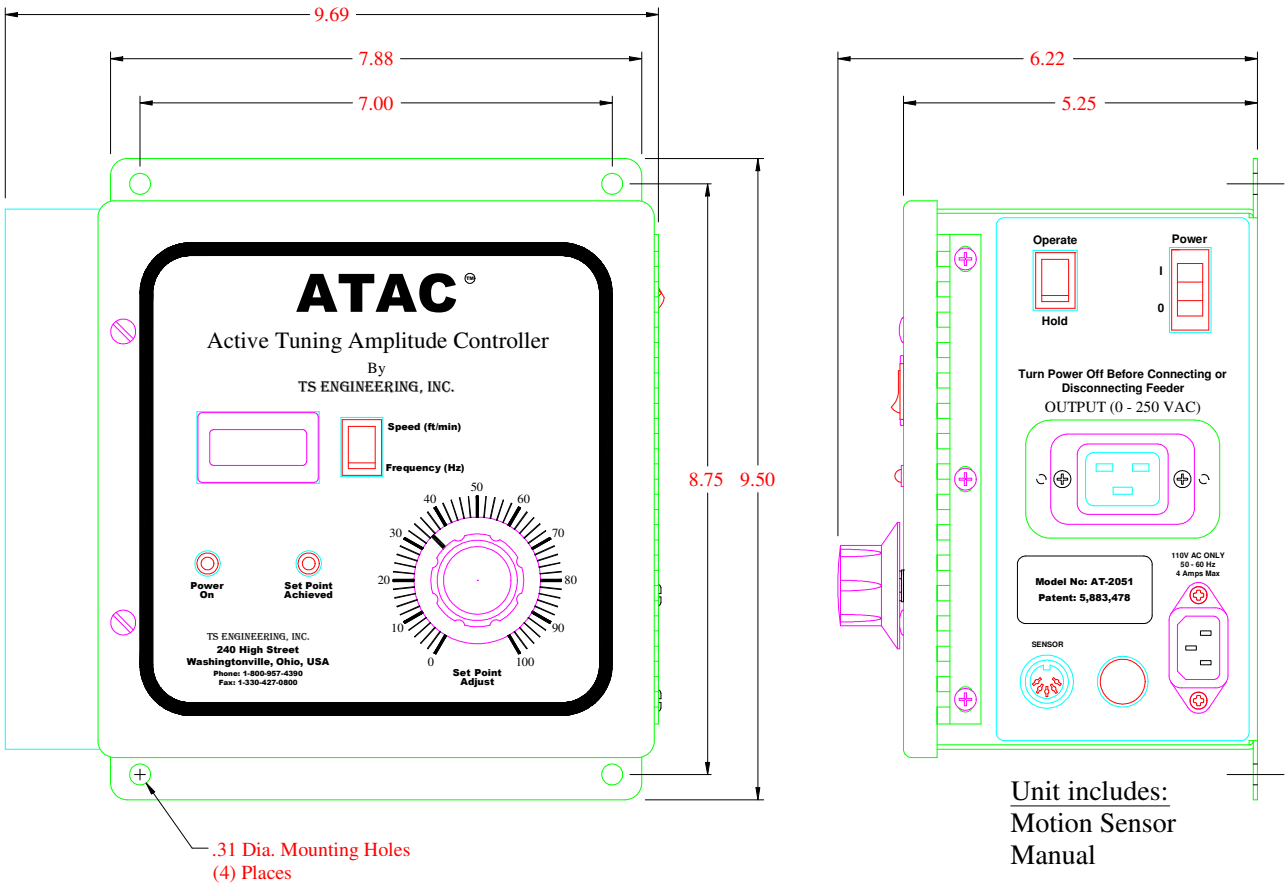

Atac™

Nema Style Assembly

Active Tuning Amplitude Controller

By **TS ENGINEERING, INC.**

AT-2051 Nema Style Assembly

Data Sheet

TS ENGINEERING, INC.
 240 High Street
 Washingtonville, Ohio 44490
 Phone: (800) 957-4390, (330) 427-0125
 Fax: (330) 427-0800
www.tsengineering.com