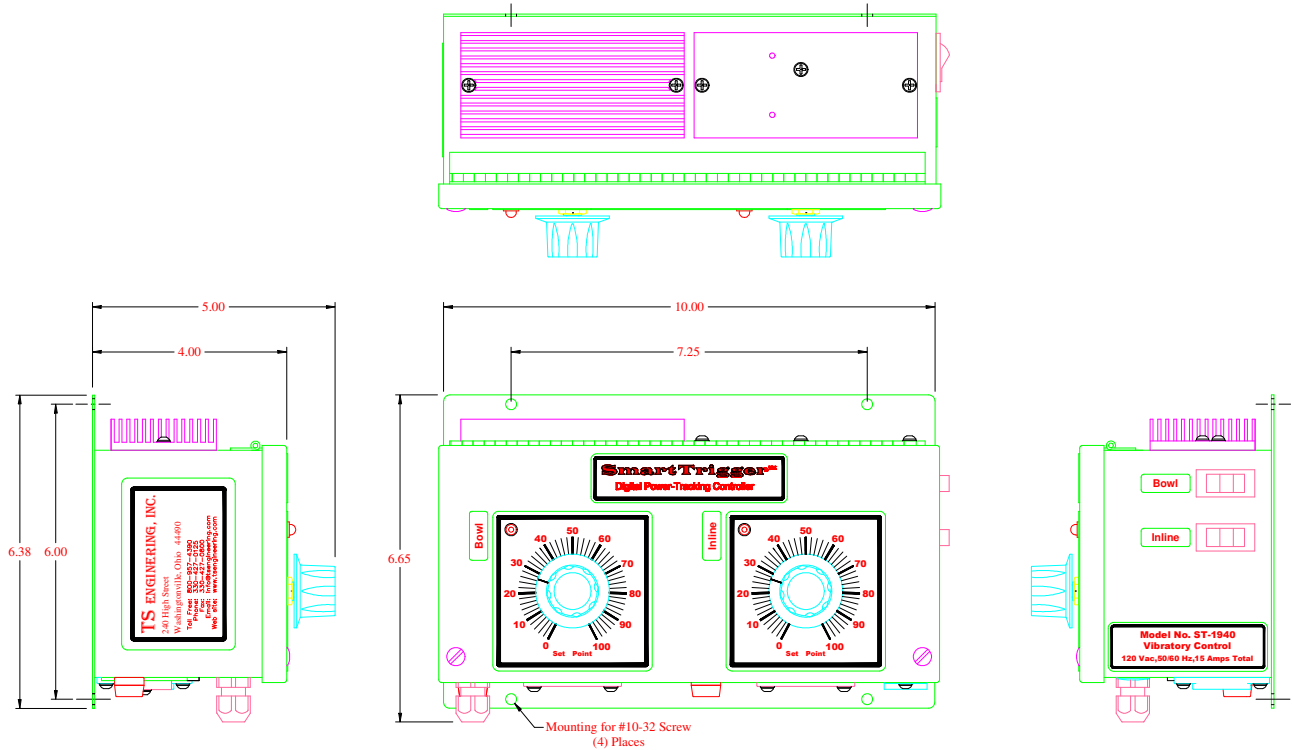

## Dual Unit Assembly

### Digital Power-Tracking Controller

By **TS ENGINEERING, INC.**

- Provided:**
- (1) Input Cable Connector
  - (2) Output Cable Connectors
  - (1) Strain Relief
  - (1) Manual
- Optional:**
- (1) Sensor Connector
  - (1) Sensor
  - (1) Cable Grip