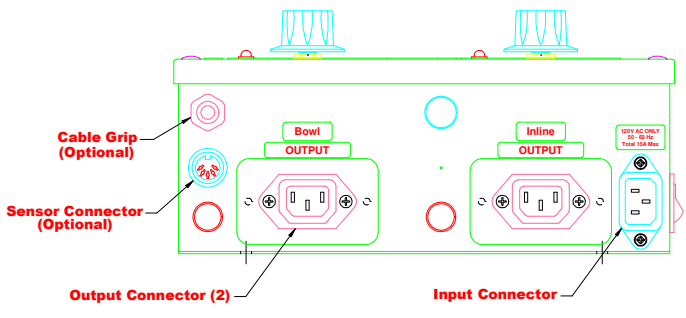

## Dual Unit Assembly

### Digital Power-Tracking Controller

By **TS ENGINEERING, INC.**

- Provided:**
- (1) Input Cable Connector
  - (2) Output Cable Connectors
  - (1) Strain Relief
  - (1) Manual
- Optional:**
- (1) Sensor Connector
  - (1) Sensor
  - (1) Cable Grip