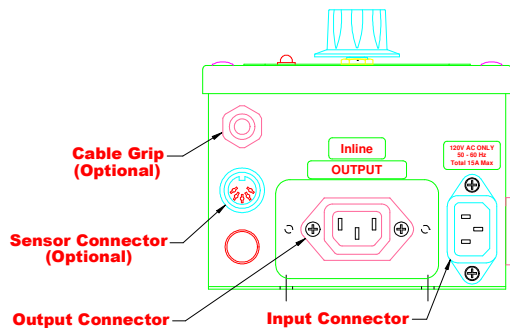

## Single Unit Assembly

### Digital Power-Tracking Controller

By **TS ENGINEERING, INC.**

- Provided:**
- (1) Input Cable Connector
  - (1) Output Cable Connector
  - (1) Strain Relief
  - (1) Manual

- Optional:**
- (1) Sensor Connector
  - (1) Sensor
  - (1) Cable Grip