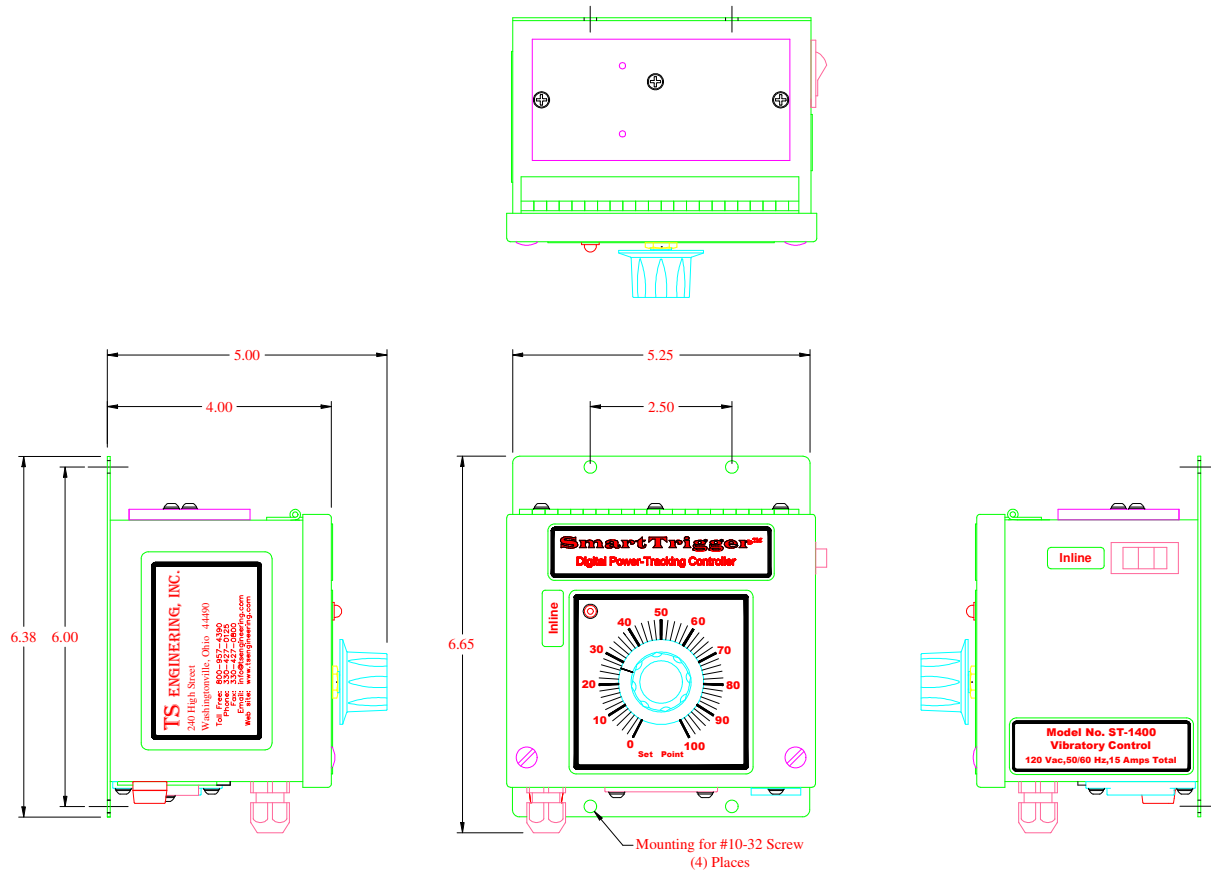

## Single Unit Assembly

### Digital Power-Tracking Controller

By **TS ENGINEERING, INC.**

- Provided:**
- (1) Input Cable Connector
  - (1) Output Cable Connector
  - (1) Strain Relief
  - (1) Manual

- Optional:**
- (1) Sensor Connector
  - (1) Sensor
  - (1) Cable Grip