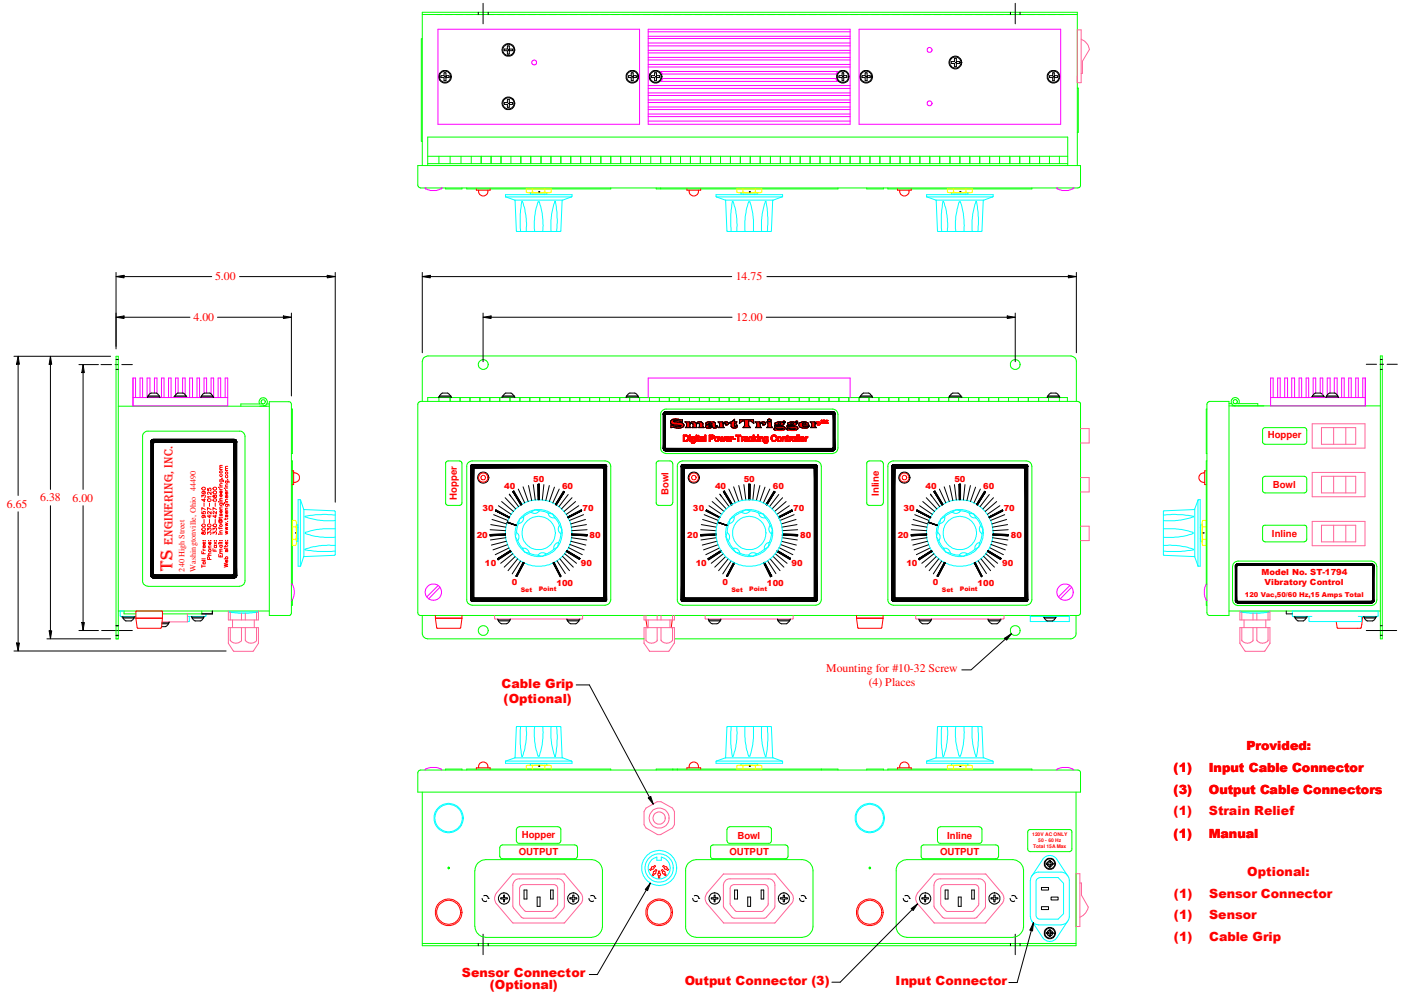

## Triple Unit Assembly

### Digital Power-Tracking Controller

By **TS ENGINEERING, INC.**

- Provided:**
- (1) Input Cable Connector
  - (3) Output Cable Connectors
  - (1) Strain Relief
  - (1) Manual
- Optional:**
- (1) Sensor Connector
  - (1) Sensor
  - (1) Cable Grip